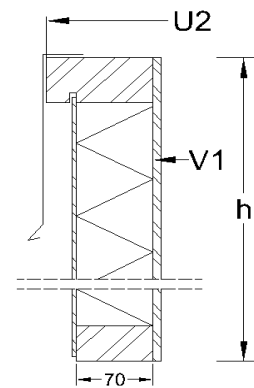

MRPIR and MARPIR are wood structured upstands with PIR (Polyisocyanurate) insulation boards 70mm for dome skylights. Inner surfaces are of Class A1 silicate board. Heights, daylight dimensions and different thicknesses by order. Standard flashing color is white RR20. All visible top surfaces of upstands are finished with paint.

## MRPIR- ja MARPIR-jalustat / Upstands, type MRPIR and MARPIR

Mitoitus Dimensions		Hinta eur/kpl Price eur/pc					
Nimelliskoko mm V1-mitta V1 dimensions	Kehysrakenteen ulkomitta mm U2-mitta U2 dimension	Kiinteät Fixed		Avattavat Openable		Vesipelti h 240 Flashing	Pakkaus eur/kolli Packing eur/package
		MRPIR4 h 400	MRPIR7.5 h 750	MARPIR4 h 400+45	MARPIR7.5 h 750+45		
600x600	800x800	221	287	330	397	37	12
600x900	800x1100	237	315	351	430	40	12
600x1200	800x1400	252	343	373	463	42	12
900x900	1100x1100	252	343	371	462	42	14
900x1200	1100x1400	277	380	404	507	45	14
900x1800	1100x2000	314	441	454	582	50	20
900x2100	1100x2300	339	478	492	631	52	20
1000x1000	1200x1200	263	362	385	484	44	14
1000x2000	1200x2200	339	478	491	630	52	20
1200x1200	1400x1400	293	409	424	539	47	20
1200x1800	1400x2000	339	478	486	626	52	20
1200x2100	1400x2300	355	506	511	663	55	20
1200x2400	1400x2600	371	534	532	696	57	25
1500x1500	1700x1700	339	478	485	624	52	20
1800x1800	2000x2000	371	534	525	689	57	25
2100x2100	2300x2300	406	594	577	765	62	30